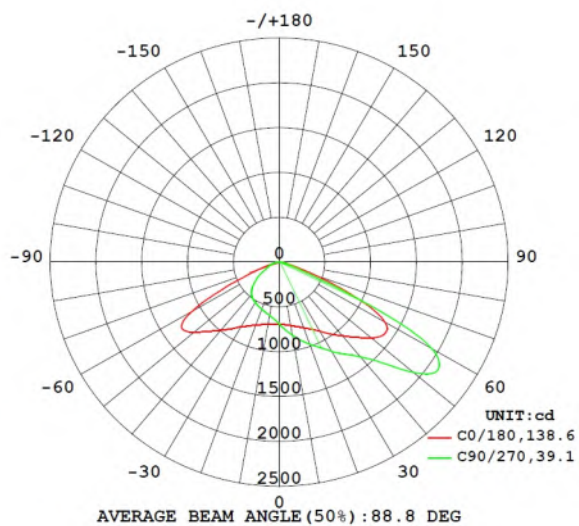

10W/20W/30W

70W/100W

Temperature Characteristics T-ambient 40°C

Temperature

Operating: -20 ~ +50°C

Storage: -40 ~ +85°C

PARAMETER

Model No.	LU-WLR-20W/30W/70W/100W
Material	Body: Cast Aluminum Optic: Polycarbonate optic lens
Paint	Bronze / Black / White
Size(mm)	20W/30W : 205*145*98mm 70W:286*216*110mm 100W:330*267*124mm
Input Voltage	AC85-265V
Power	10W/20W/30W/70W/100W
Chips	SMD2835
Driver	Meanwell Driver / LUCCA Driver
P.F.	>0.9
Luminous Flux	2600/3900/9100/13000lm
Luminous Efficiency	130lm/W
CRI	>80Ra
Beam Angle	10-30W:TypeIII (U04201) 70W/100W:TypeIII(R08401)
IP Level	IP66
Rotatable	0-90°

PARAMETER

10W/20W/30W:U04201

40W/100W : R08401

INSTALLATION INSTRUCTIONS

PACKAGE

Item code	Pcs/Ctn	Carton Size	G. W. (kg) / CTN
LU-WLR-20W	4	380*260*440mm	5.9kg
LU-WLR-30W	4	520*310*260mm	6.0kg
LU-WLR-70W	2	520*310*260mm	6.0kg
LU-WLR-100W	2	520*310*260mm	6.5kg