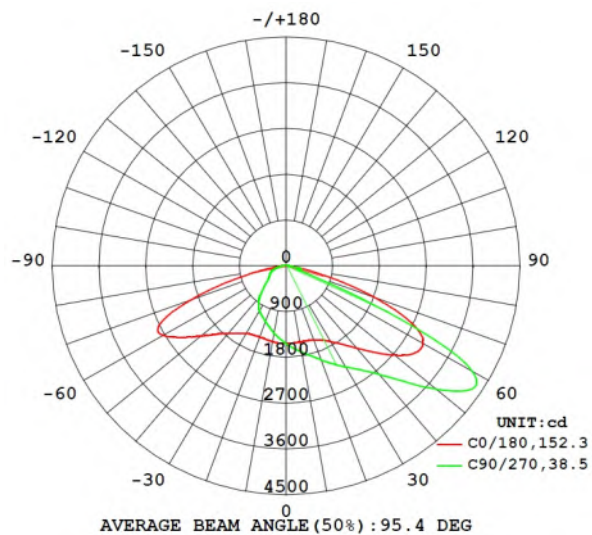

10W/20W/30W

70W/100W

Temperature Characteristics T-ambient 40°C

Temperature

Operating: -20 ~ +50°C

Storage: -40 ~ +85°C

PARAMETER

Model No.	LU-WLR-20W/30W/70W/100W
Material	Body: Cast Aluminum Optic: Polycarbonate optic lens
Paint	Bronze / Black / White
Size(mm)	20W/30W : 205*145*98mm 70W:286*216*110mm 100W:330*267*124mm
Input Voltage	AC85-265V
Power	10W/20W/30W/70W/100W
Chips	SMD2835
Driver	Meanwell Driver / LUCCA Driver
P.F.	>0.9
Luminous Flux	2600/3900/9100/13000lm
Luminous Efficiency	130lm/W
CRI	>80Ra
Beam Angle	10-30W:TypeIII (U04201) 70W/100W:TypeIII(R08401)
IP Level	IP66
Rotatable	0-90°

PARAMETER

10W/20W/30W:U04201

40W/100W : R08401

INSTALLATION INSTRUCTIONS

PACKAGE

Item code	Pcs/Ctn	Carton Size	G. W. (kg) / CTN
LU-WLR-20W	4	380*260*440mm	5.9kg
LU-WLR-30W	4	520*310*260mm	6.0kg
LU-WLR-70W	2	520*310*260mm	6.0kg
LU-WLR-100W	2	520*310*260mm	6.5kg