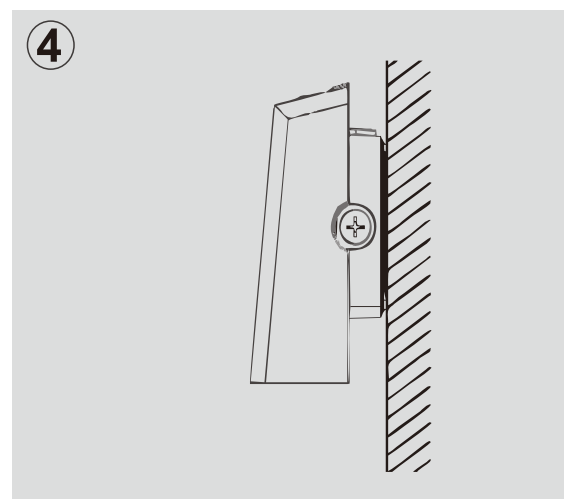

10W/20W/30W

70W/100W

Temperature Characteristics T-ambient 40°C

Temperature

Operating: -20 ~ +50°C

Storage: -40 ~ +85°C

PARAMETER

Model No.	LU-WLR-20W/30W/70W/100W
Material	Body: Cast Aluminum Optic: Polycarbonate optic lens
Paint	Bronze / Black / White
Size(mm)	20W/30W : 205*145*98mm 70W:286*216*110mm 100W:330*267*124mm
Input Voltage	AC85-265V
Power	10W/20W/30W/70W/100W
Chips	SMD2835
Driver	Meanwell Driver / LUCCA Driver
P.F.	>0.9
Luminous Flux	2600/3900/9100/13000lm
Luminous Efficiency	130lm/W
CRI	>80Ra
Beam Angle	10-30W:TypeIII (U04201) 70W/100W:TypeIII(R08401)
IP Level	IP66
Rotatable	0-90°

PARAMETER

10W/20W/30W:U04201

40W/100W : R08401

INSTALLATION INSTRUCTIONS

PACKAGE

Item code	Pcs/Ctn	Carton Size	G. W. (kg) / CTN
LU-WLR-20W	4	380*260*440mm	5.9kg
LU-WLR-30W	4	520*310*260mm	6.0kg
LU-WLR-70W	2	520*310*260mm	6.0kg
LU-WLR-100W	2	520*310*260mm	6.5kg