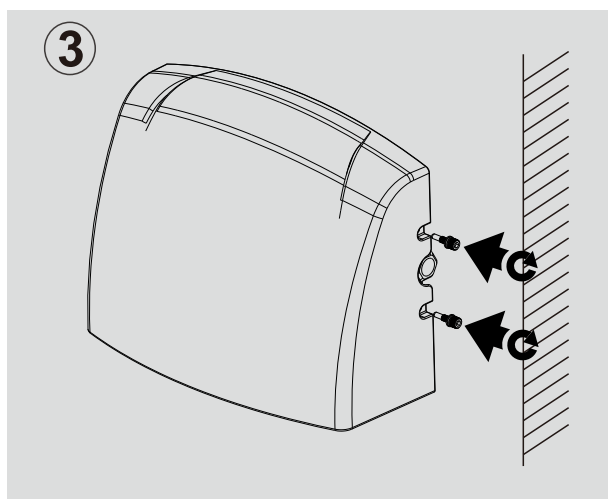

10W/20W/30W

70W/100W

Temperature Characteristics T-ambient 40°C

Temperature

Operating: -20 ~ +50°C

Storage: -40 ~ +85°C

PARAMETER

Model No.	LU-WLR-20W/30W/70W/100W
Material	Body: Cast Aluminum Optic: Polycarbonate optic lens
Paint	Bronze / Black / White
Size(mm)	20W/30W : 205*145*98mm 70W:286*216*110mm 100W:330*267*124mm
Input Voltage	AC85-265V
Power	10W/20W/30W/70W/100W
Chips	SMD2835
Driver	Meanwell Driver / LUCCA Driver
P.F.	>0.9
Luminous Flux	2600/3900/9100/13000lm
Luminous Efficiency	130lm/W
CRI	>80Ra
Beam Angle	10-30W:TypeIII (U04201) 70W/100W:TypeIII(R08401)
IP Level	IP66
Rotatable	0-90°

PARAMETER

10W/20W/30W:U04201

40W/100W : R08401

INSTALLATION INSTRUCTIONS

PACKAGE

Item code	Pcs/Ctn	Carton Size	G. W. (kg) / CTN
LU-WLR-20W	4	380*260*440mm	5.9kg
LU-WLR-30W	4	520*310*260mm	6.0kg
LU-WLR-70W	2	520*310*260mm	6.0kg
LU-WLR-100W	2	520*310*260mm	6.5kg