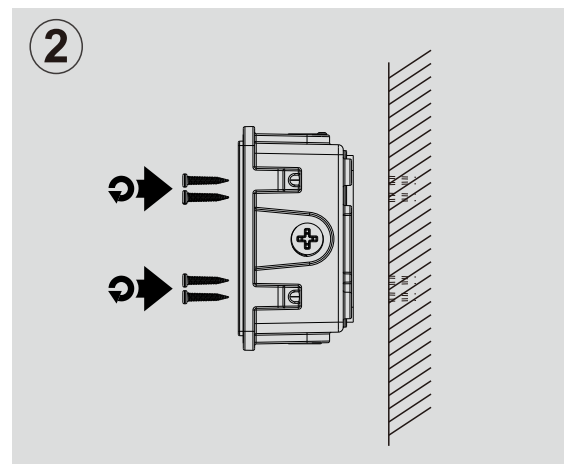

10W/20W/30W

70W/100W

Temperature Characteristics T-ambient 40°C

Temperature

Operating: -20 ~ +50°C

Storage: -40 ~ +85°C

PARAMETER

Model No.	LU-WLR-20W/30W/70W/100W
Material	Body: Cast Aluminum Optic: Polycarbonate optic lens
Paint	Bronze / Black / White
Size(mm)	20W/30W : 205*145*98mm 70W:286*216*110mm 100W:330*267*124mm
Input Voltage	AC85-265V
Power	10W/20W/30W/70W/100W
Chips	SMD2835
Driver	Meanwell Driver / LUCCA Driver
P.F.	>0.9
Luminous Flux	2600/3900/9100/13000lm
Luminous Efficiency	130lm/W
CRI	>80Ra
Beam Angle	10-30W:TypeIII (U04201) 70W/100W:TypeIII(R08401)
IP Level	IP66
Rotatable	0-90°

PARAMETER

10W/20W/30W:U04201

40W/100W : R08401

INSTALLATION INSTRUCTIONS

PACKAGE

Item code	Pcs/Ctn	Carton Size	G. W. (kg) / CTN
LU-WLR-20W	4	380*260*440mm	5.9kg
LU-WLR-30W	4	520*310*260mm	6.0kg
LU-WLR-70W	2	520*310*260mm	6.0kg
LU-WLR-100W	2	520*310*260mm	6.5kg