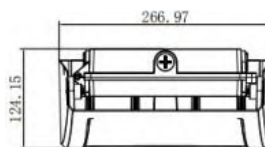

10W/20W/30W

70W/100W

Temperature Characteristics T-ambient 40°C

Temperature

Operating: -20 ~ +50°C

Storage: -40 ~ +85°C

PARAMETER

Model No.	LU-WLR-20W/30W/70W/100W
Material	Body: Cast Aluminum Optic: Polycarbonate optic lens
Paint	Bronze / Black / White
Size(mm)	20W/30W : 205*145*98mm 70W:286*216*110mm 100W:330*267*124mm
Input Voltage	AC85-265V
Power	10W/20W/30W/70W/100W
Chips	SMD2835
Driver	Meanwell Driver / LUCCA Driver
P.F.	>0.9
Luminous Flux	2600/3900/9100/13000lm
Luminous Efficiency	130lm/W
CRI	>80Ra
Beam Angle	10-30W:TypeIII (U04201) 70W/100W:TypeIII(R08401)
IP Level	IP66
Rotatable	0-90°

PARAMETER

10W/20W/30W:U04201

40W/100W : R08401

INSTALLATION INSTRUCTIONS

PACKAGE

Item code	Pcs/Ctn	Carton Size	G. W. (kg) / CTN
LU-WLR-20W	4	380*260*440mm	5.9kg
LU-WLR-30W	4	520*310*260mm	6.0kg
LU-WLR-70W	2	520*310*260mm	6.0kg
LU-WLR-100W	2	520*310*260mm	6.5kg