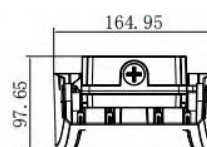

10W/20W/30W

70W/100W

Temperature Characteristics T-ambient 40°C

Temperature

Operating: -20 ~ +50°C

Storage: -40 ~ +85°C

PARAMETER

Model No.	LU-WLR-20W/30W/70W/100W
Material	Body: Cast Aluminum Optic: Polycarbonate optic lens
Paint	Bronze / Black / White
Size(mm)	20W/30W : 205*145*98mm 70W:286*216*110mm 100W:330*267*124mm
Input Voltage	AC85-265V
Power	10W/20W/30W/70W/100W
Chips	SMD2835
Driver	Meanwell Driver / LUCCA Driver
P.F.	>0.9
Luminous Flux	2600/3900/9100/13000lm
Luminous Efficiency	130lm/W
CRI	>80Ra
Beam Angle	10-30W:TypeIII (U04201) 70W/100W:TypeIII(R08401)
IP Level	IP66
Rotatable	0-90°

PARAMETER

10W/20W/30W:U04201

40W/100W : R08401

INSTALLATION INSTRUCTIONS

PACKAGE

Item code	Pcs/Ctn	Carton Size	G. W. (kg) / CTN
LU-WLR-20W	4	380*260*440mm	5.9kg
LU-WLR-30W	4	520*310*260mm	6.0kg
LU-WLR-70W	2	520*310*260mm	6.0kg
LU-WLR-100W	2	520*310*260mm	6.5kg