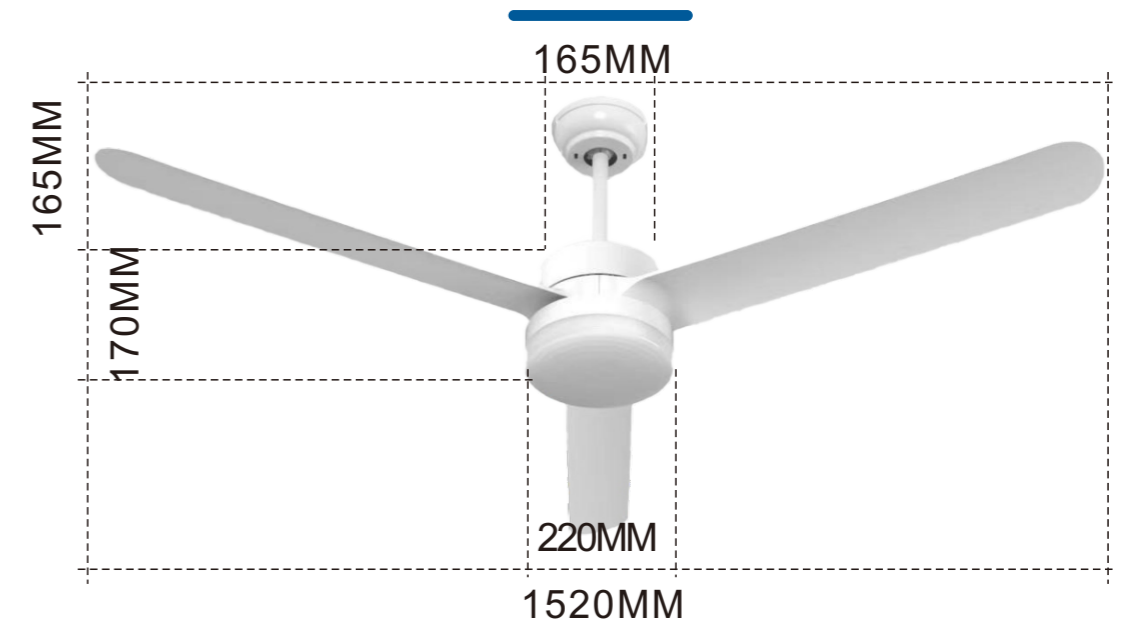

## Product Information

OEM/ODM orders are welcomed, we will try our best to meet all your needs.

Model	LU-CFLA	Size	1520*335mm
Light Angle	180°	Light Source	LED Bulb
Material	Alu&ABS	Light Color	3000K/4000K/ 6000K
Color	Black/White	Input Voltage	AC220-240V AC90-277V

## Detail Specification

OEM/ODM orders are welcomed, we will try our best to meet all your needs.

Product Name	Ceiling fan with light	Switch Function	3 speed
Manufacturer	LUCCA LIGHT CO LTD	RPM range speed1(min)	18W/118 times
Model No.	LU-CFLA	RPM range speed2(min)	26W/128 times
Finished	White/Black	RPM range speed3(min)	40W/138 times
Shade Color	White/Black	CFM(air volume)	215m3/min
Engine Power	40W	Motor Size	153*10mm
Voltage Input	AC220-240V/AC90-277V	Decibel	<45dB maximum Power
Blade Diameter	740mm/3/fan	Radius	Upto 20 m2
Height	335mm	Shade Material	ABS-Plastic
Width	1520mm	Body Material	Aluminum, Plastic
Led Source Power	18W	Fan Control Type	Remote
Bulb Type	LED	Fan Mounting Type	Stem
Base Type	Integrated LED	Wet Location	YES
Number of Bulb	2	Damp Location	YES
Bulb Included	YES	Net Weight	4.65kg/Unit
Fan Blades	3	Kelvin Temperature	3000K/4000K/6000K
Fan Blades included	YES	Lumen per Bulb	100lm/W
Light kits adaptable	YES	Color Rendering Index	>90Ra
Operating Temperature	-20~+50°C	Total Lumens	1800lm
IP Rate	IP40	Warranty	5-YEARS