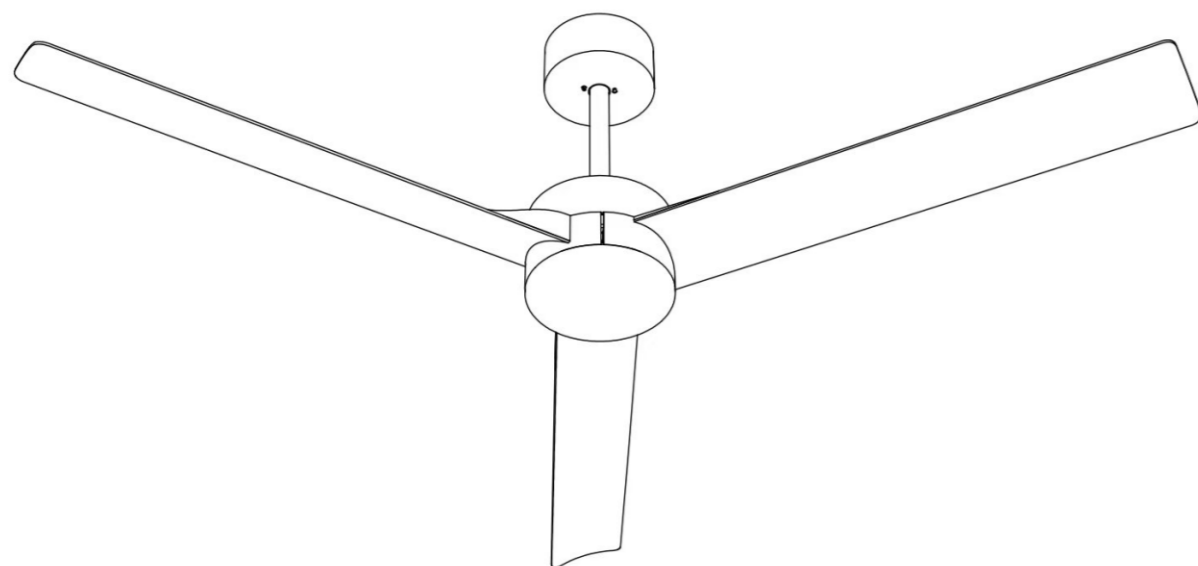

Detail Specification

OEM/ODM orders are welcomed, we will try our best to meet all your needs.

Product Name	Ceiling fan with light	Switch Function	3 speed
Manufacturer	LUCCA LIGHT CO LTD	RPM range speed1(min)	18W/118 times
Model No.	LU-CFLA	RPM range speed2(min)	26W/128 times
Finished	White/Black	RPM range speed3(min)	40W/138 times
Shade Color	White/Black	CFM(air volume)	215m3/min
Engine Power	40W	Motor Size	153*10mm
Voltage Input	AC220-240V/AC90-277V	Decibel	<45dB maximum Power
Blade Diameter	740mm/3/fan	Radius	Upto 20 m2
Height	335mm	Shade Material	ABS-Plastic
Width	1520mm	Body Material	Aluminum, Plastic
Led Source Power	18W	Fan Control Type	Remote
Bulb Type	LED	Fan Mounting Type	Stem
Base Type	Integrated LED	Wet Location	YES
Number of Bulb	2	Damp Location	YES
Bulb Included	YES	Net Weight	4.65kg/Unit
Fan Blades	3	Kelvin Temperature	3000K/4000K/6000K
Fan Blades included	YES	Lumen per Bulb	100lm/W
Light kits adaptable	YES	Color Rendering Index	>90Ra
Operating Temperature	-20~+50°C	Total Lumens	1800lm
IP Rate	IP40	Warranty	5-YEARS

Package Specification

Qty/Ctn	L(cm)	W(cm)	H(cm)	Gross Weight
3pcs/Ctn	84.5	29.5	36	16.5kg/Ctn