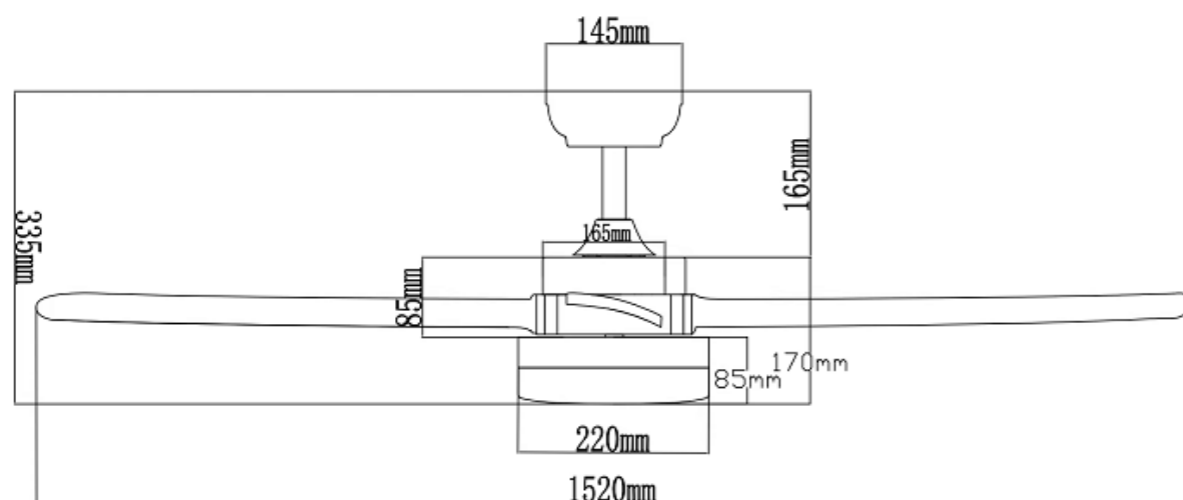

## Product Information

OEM/ODM orders are welcomed, we will try our best to meet all your needs.

Model	LU-CFLA	Size	1520*335mm
Light Angle	180°	Light Source	LED Bulb
Material	Alu&ABS	Light Color	3000K/4000K/ 6000K
Color	Black/White	Input Voltage	AC220-240V AC90-277V

### Suggestion

IP Rate	Indoor (IP40)
Application	Home, office
Applicable Area	10-25m <sup>2</sup>

## Detail Specification

OEM/ODM orders are welcomed, we will try our best to meet all your needs.

Product Name	Ceiling fan with light	Switch Function	3 speed
Manufacturer	LUCCA LIGHT CO LTD	RPM range speed1(min)	18W/118 times
Model No.	LU-CFLA	RPM range speed2(min)	26W/128 times
Finished	White/Black	RPM range speed3(min)	40W/138 times
Shade Color	White/Black	CFM(air volume)	215m3/min
Engine Power	40W	Motor Size	153*10mm
Voltage Input	AC220-240V/AC90-277V	Decibel	<45dB maximum Power
Blade Diameter	740mm/3/fan	Radius	Upto 20 m2
Height	335mm	Shade Material	ABS-Plastic
Width	1520mm	Body Material	Aluminum, Plastic
Led Source Power	18W	Fan Control Type	Remote
Bulb Type	LED	Fan Mounting Type	Stem
Base Type	Integrated LED	Wet Location	YES
Number of Bulb	2	Damp Location	YES
Bulb Included	YES	Net Weight	4.65kg/Unit
Fan Blades	3	Kelvin Temperature	3000K/4000K/6000K
Fan Blades included	YES	Lumen per Bulb	100lm/W
Light kits adaptable	YES	Color Rendering Index	>90Ra
Operating Temperature	-20~+50°C	Total Lumens	1800lm
IP Rate	IP40	Warranty	5-YEARS