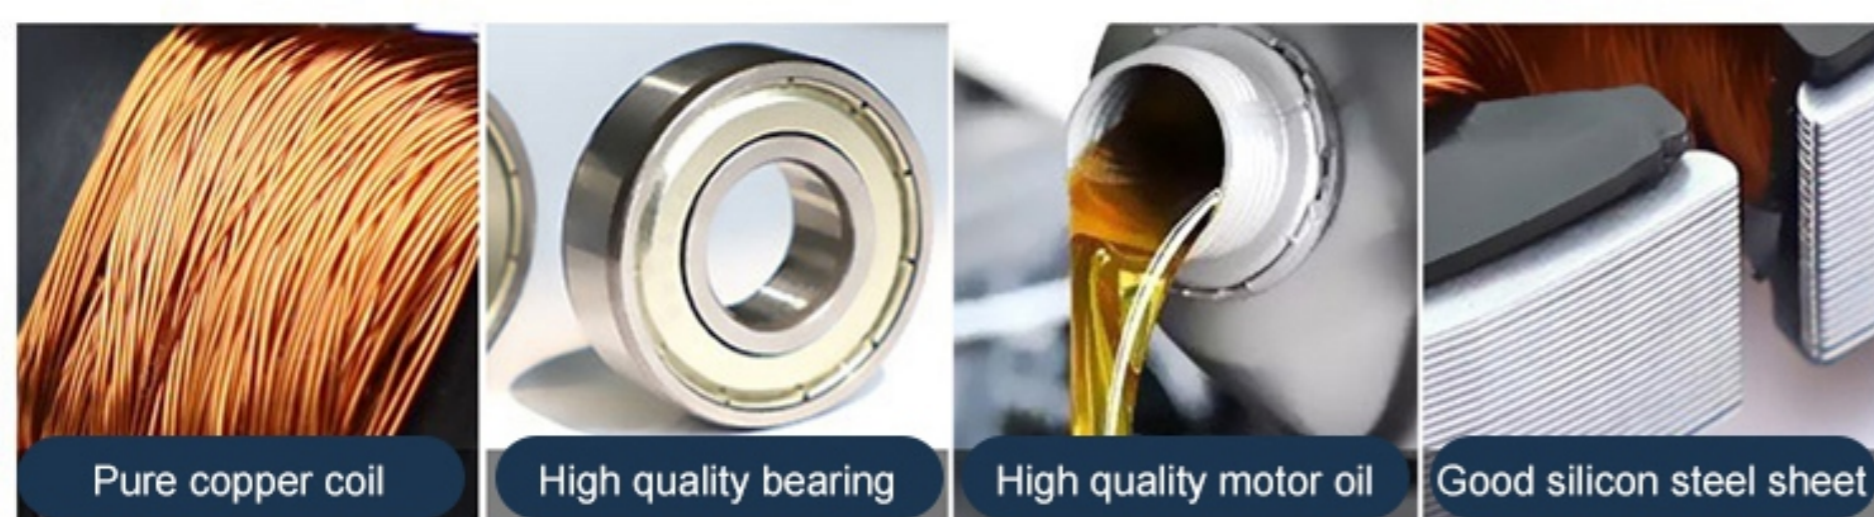

# LED CEILING FAN LIGHT

Pure copper coil

High quality bearing

High quality motor oil

Good silicon steel sheet