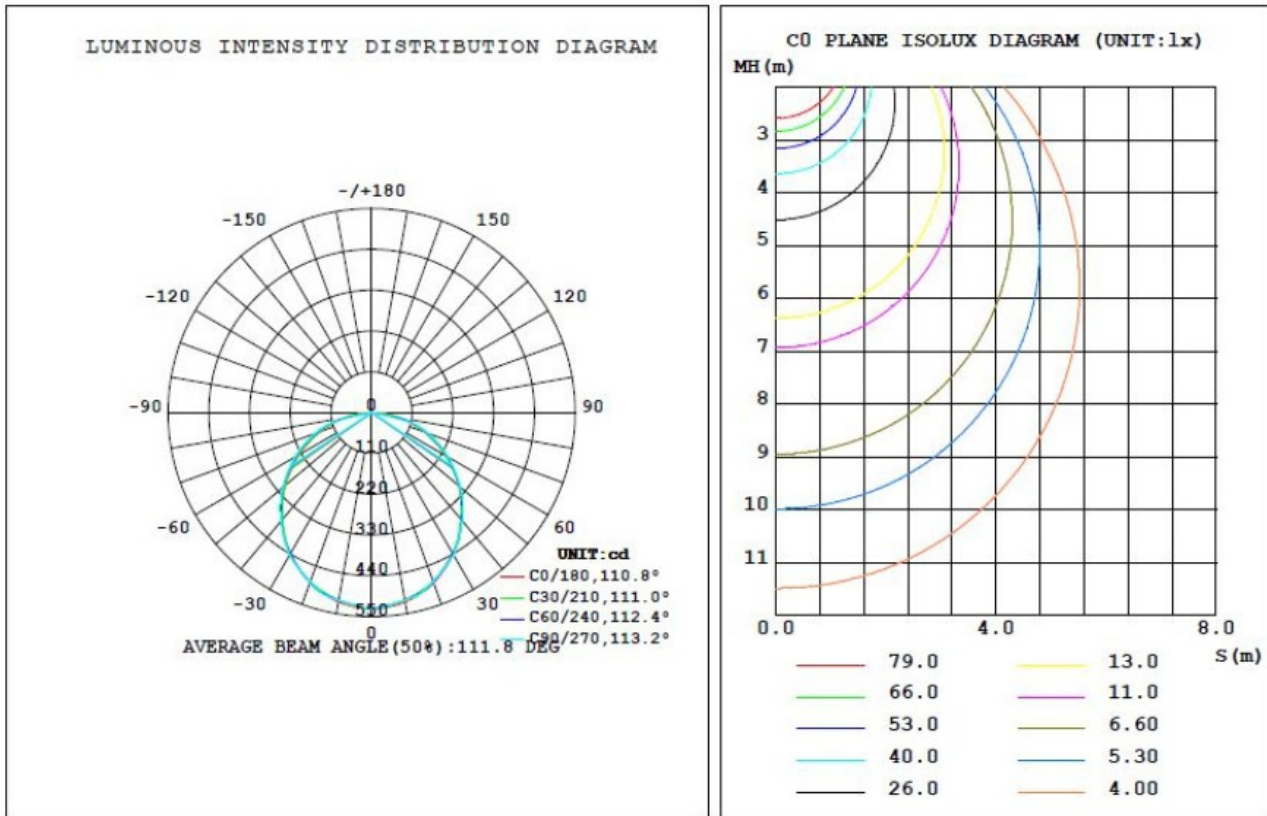

Dimension

Model No.	Size(mm)
LU-220C-44	220*48
LU-280C-44	280*48
LU-330C-44	330*48
LU-400C-44	400*48

PARAMETER

Model No.	LU-220C-44/LU-280C-44/LU-330C-44/LU-400C-44
Material	PC Body
Size(mm)	Ø220*48/Ø280*48/Ø330*48/Ø400*48
Input Voltage	AC220-240V
Power	15W/18W/24W/36W
Driver	IC Driver
P.F.	>0.9
Luminous Flux	1500lm/1800lm/2400lm/3600lm
Luminous Efficiency	100 lm/W
CRI	>80Ra
Beam Angle	120
IP Level	IP44

Package Details

Model	Carton(cm)	QTY/CTN	N.W./PCS(kg)	G.W./CTN(kg)
LU-220C-44	58*28*28	10	0.82	10
LU-280C-44	58*31*31	10	1.02	12
LU-330C-44	58*34*34	10	1.2	15

Light Source Test Report

Note: The Curves indicate the illuminated area and the average illumination when the luminaire is at different distance.