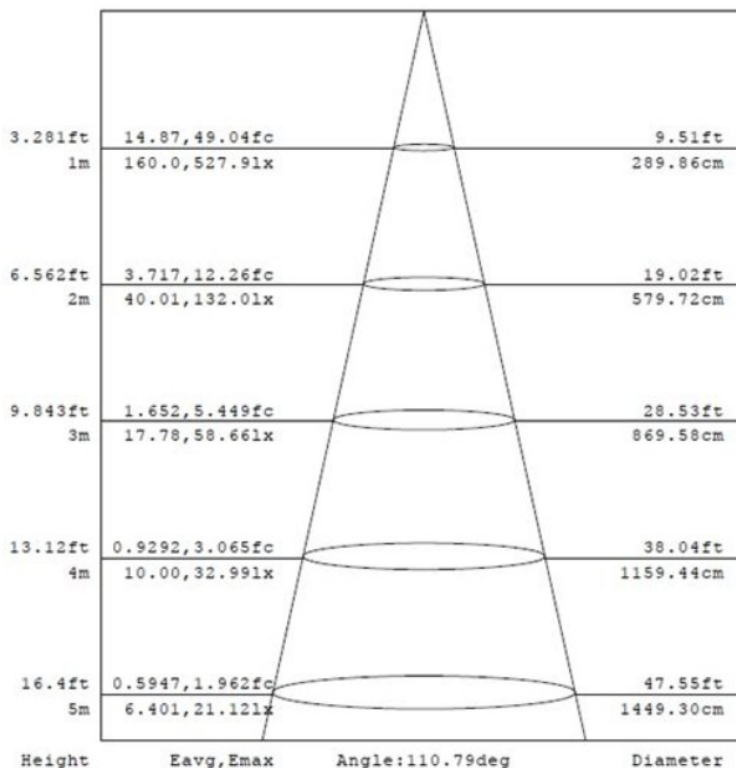

Dimension

Model No.	Size(mm)
LU-220C-44	220*48
LU-280C-44	280*48
LU-330C-44	330*48
LU-400C-44	400*48

PARAMETER

Model No.	LU-220C-44/LU-280C-44/LU-330C-44/LU-400C-44
Material	PC Body
Size(mm)	Ø220*48/Ø280*48/Ø330*48/Ø400*48
Input Voltage	AC220-240V
Power	15W/18W/24W/36W
Driver	IC Driver
P.F.	>0.9
Luminous Flux	1500lm/1800lm/2400lm/3600lm
Luminous Efficiency	100 lm/W
CRI	>80Ra
Beam Angle	120
IP Level	IP44

Package Details

Model	Carton(cm)	QTY/CTN	N.W./PCS(kg)	G.W./CTN(kg)
LU-220C-44	58*28*28	10	0.82	10
LU-280C-44	58*31*31	10	1.02	12
LU-330C-44	58*34*34	10	1.2	15

Light Source Test Report

Note: The Curves indicate the illuminated area and the average illumination when the luminaire is at different distance.